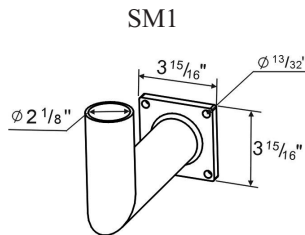

SHIPPING WEIGHT:

- 16 LBS (Yoke Mount)
- 18.5 LBS (Slipfitter Mount)

MHF SERIES

ORDERING INFORMATION

SERIES	MOUNTING	WATTAGE/SOURCE	VOLTAGE	OPTIONS
MHF	YM	40P	MT	----
SERIES MHF	MOUNTING YM = YOKE MOUNT SF = SLIPFITTER MOUNT	WATTAGE/ SOURCE PULSE START METAL HALIDE 15P = 150W (ED-28) 17P = 175W (ED-28) 25P = 250W (ED-28) 32P = 320W (ED-28) 40P = 400W (ED-28)	VOLTAGE MT = MULTI-TAP BALLAST (120, 208, 240, 277V) 5T = FIVE-TAP BALLAST (120, 208, 240, 277, 480V)	OPTIONS (FIELD INSTALLED) PS = POLYCARBONATE SHIELD VS = VISOR WG = WIRE GUARD
		HIGH PRESSURE SODIUM 15S = 150W (ED-28) 25S = 250W (ED-18) 40S = 400W (ED-18)		

MOUNTING ACCESSORIES

Mounting hardware is **not included with fixtures and must be ordered separately.

TWO FIXTURE BULLHORN

SURFACE MOUNT ADAPTER

SLIPFITTER ADAPTER

DIMENSIONS

YOKE MOUNT

SLIPFITTER MOUNT