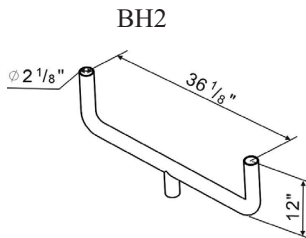

SHIPPING WEIGHT:

- 16 LBS (Yoke Mount)
- 18.5 LBS (Slipfitter Mount)

MHF SERIES

ORDERING INFORMATION

SERIES	MOUNTING	WATTAGE/SOURCE	VOLTAGE	OPTIONS
MHF	YM	40P	MT	----
SERIES MHF	MOUNTING YM = YOKE MOUNT SF = SLIPFITTER MOUNT	WATTAGE/ SOURCE PULSE START METAL HALIDE 15P = 150W (ED-28) 17P = 175W (ED-28) 25P = 250W (ED-28) 32P = 320W (ED-28) 40P = 400W (ED-28)	VOLTAGE MT = MULTI-TAP BALLAST (120, 208, 240, 277V) 5T = FIVE-TAP BALLAST (120, 208, 240, 277, 480V)	OPTIONS (FIELD INSTALLED) PS = POLYCARBONATE SHIELD VS = VISOR WG = WIRE GUARD
		HIGH PRESSURE SODIUM 15S = 150W (ED-28) 25S = 250W (ED-18) 40S = 400W (ED-18)		

MOUNTING ACCESSORIES

Mounting hardware is **not included with fixtures and must be ordered separately.

TWO FIXTURE BULLHORN

SURFACE MOUNT ADAPTER

SLIPFITTER ADAPTER

DIMENSIONS

YOKE MOUNT

SLIPFITTER MOUNT