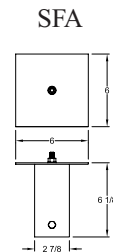

SHIPPING WEIGHT:

- 16 LBS (Yoke Mount)
- 18.5 LBS (Slipfitter Mount)

MHF SERIES

ORDERING INFORMATION

SERIES	MOUNTING	WATTAGE/SOURCE	VOLTAGE	OPTIONS
MHF	YM	40P	MT	----
SERIES MHF	MOUNTING YM = YOKE MOUNT SF = SLIPFITTER MOUNT	WATTAGE/ SOURCE PULSE START METAL HALIDE 15P = 150W (ED-28) 17P = 175W (ED-28) 25P = 250W (ED-28) 32P = 320W (ED-28) 40P = 400W (ED-28)	VOLTAGE MT = MULTI-TAP BALLAST (120, 208, 240, 277V) 5T = FIVE-TAP BALLAST (120, 208, 240, 277, 480V)	OPTIONS (FIELD INSTALLED) PS = POLYCARBONATE SHIELD VS = VISOR WG = WIRE GUARD
		HIGH PRESSURE SODIUM 15S = 150W (ED-28) 25S = 250W (ED-18) 40S = 400W (ED-18)		

MOUNTING ACCESSORIES

Mounting hardware is **not included with fixtures and must be ordered separately.

TWO FIXTURE BULLHORN

SURFACE MOUNT ADAPTER

SLIPFITTER ADAPTER

DIMENSIONS

YOKE MOUNT

SLIPFITTER MOUNT