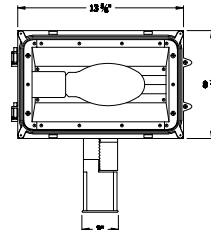

SHIPPING WEIGHT:

- 16 LBS (Yoke Mount)
- 18.5 LBS (Slipfitter Mount)

MHF SERIES

ORDERING INFORMATION

SERIES	MOUNTING	WATTAGE/SOURCE	VOLTAGE	OPTIONS
MHF	YM	40P	MT	----
SERIES MHF	MOUNTING YM = YOKE MOUNT SF = SLIPFITTER MOUNT	WATTAGE/ SOURCE PULSE START METAL HALIDE 15P = 150W (ED-28) 17P = 175W (ED-28) 25P = 250W (ED-28) 32P = 320W (ED-28) 40P = 400W (ED-28)	VOLTAGE MT = MULTI-TAP BALLAST (120, 208, 240, 277V) 5T = FIVE-TAP BALLAST (120, 208, 240, 277, 480V)	OPTIONS (FIELD INSTALLED) PS = POLYCARBONATE SHIELD VS = VISOR WG = WIRE GUARD
		HIGH PRESSURE SODIUM 15S = 150W (ED-28) 25S = 250W (ED-18) 40S = 400W (ED-18)		

MOUNTING ACCESSORIES

Mounting hardware is **not included with fixtures and must be ordered separately.

TWO FIXTURE BULLHORN

SURFACE MOUNT ADAPTER

SLIPFITTER ADAPTER

DIMENSIONS

YOKE MOUNT

SLIPFITTER MOUNT