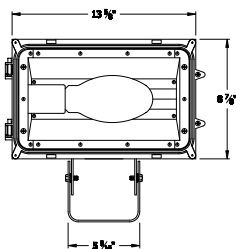

SHIPPING WEIGHT:

- 16 LBS (Yoke Mount)
- 18.5 LBS (Slipfitter Mount)

MHF SERIES

ORDERING INFORMATION

SERIES	MOUNTING	WATTAGE/SOURCE	VOLTAGE	OPTIONS
MHF	YM	40P	MT	----
SERIES MHF	MOUNTING YM = YOKE MOUNT SF = SLIPFITTER MOUNT	WATTAGE/ SOURCE PULSE START METAL HALIDE 15P = 150W (ED-28) 17P = 175W (ED-28) 25P = 250W (ED-28) 32P = 320W (ED-28) 40P = 400W (ED-28)	VOLTAGE MT = MULTI-TAP BALLAST (120, 208, 240, 277V) 5T = FIVE-TAP BALLAST (120, 208, 240, 277, 480V)	OPTIONS (FIELD INSTALLED) PS = POLYCARBONATE SHIELD VS = VISOR WG = WIRE GUARD
		HIGH PRESSURE SODIUM 15S = 150W (ED-28) 25S = 250W (ED-18) 40S = 400W (ED-18)		

MOUNTING ACCESSORIES

Mounting hardware is **not included with fixtures and must be ordered separately.

TWO FIXTURE BULLHORN

SURFACE MOUNT ADAPTER

SLIPFITTER ADAPTER

DIMENSIONS

YOKE MOUNT

SLIPFITTER MOUNT