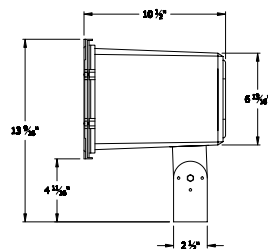

SHIPPING WEIGHT:

- 16 LBS (Yoke Mount)
- 18.5 LBS (Slipfitter Mount)

MHF SERIES

ORDERING INFORMATION

SERIES	MOUNTING	WATTAGE/SOURCE	VOLTAGE	OPTIONS
MHF	YM	40P	MT	----
SERIES MHF	MOUNTING YM = YOKE MOUNT SF = SLIPFITTER MOUNT	WATTAGE/ SOURCE PULSE START METAL HALIDE 15P = 150W (ED-28) 17P = 175W (ED-28) 25P = 250W (ED-28) 32P = 320W (ED-28) 40P = 400W (ED-28)	VOLTAGE MT = MULTI-TAP BALLAST (120, 208, 240, 277V) 5T = FIVE-TAP BALLAST (120, 208, 240, 277, 480V)	OPTIONS (FIELD INSTALLED) PS = POLYCARBONATE SHIELD VS = VISOR WG = WIRE GUARD
		HIGH PRESSURE SODIUM 15S = 150W (ED-28) 25S = 250W (ED-18) 40S = 400W (ED-18)		

MOUNTING ACCESSORIES

Mounting hardware is **not included with fixtures and must be ordered separately.

TWO FIXTURE BULLHORN

SURFACE MOUNT ADAPTER

SLIPFITTER ADAPTER

DIMENSIONS

YOKE MOUNT

SLIPFITTER MOUNT